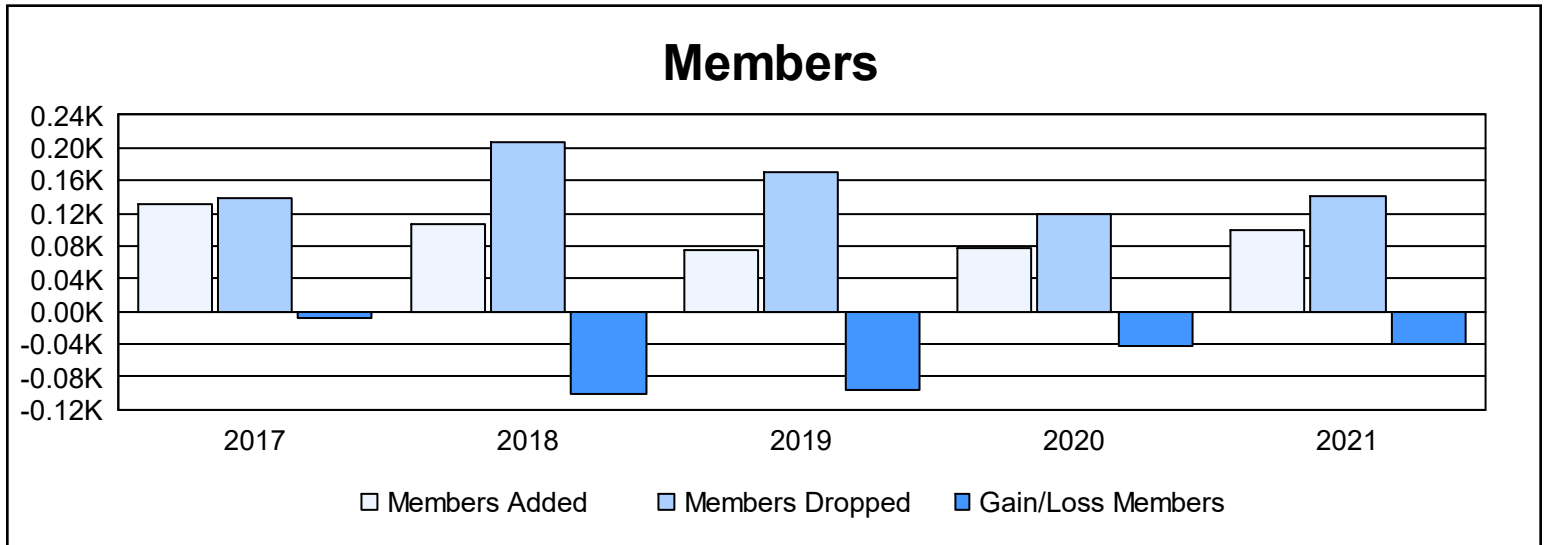

Year	New Clubs	Dropped Clubs	Gain/ Loss Clubs	New Members	Charter Members	Reinstate Members	Transfer Members	Total Member Added	Total Members Dropped	Gain/ Loss Members
2016-2017	0	0	0	112	2	5	11	130	138	-8
2017-2018	0	3	-3	66	6	6	29	107	207	-100
2018-2019	0	2	-2	66	1	5	3	75	170	-95
2019-2020	0	1	-1	63	0	3	12	78	120	-42
2020-2021	0	1	-1	94	0	3	3	100	141	-41
<b>Average</b>	<b>0</b>	<b>1</b>	<b>-1</b>	<b>80</b>	<b>2</b>	<b>4</b>	<b>12</b>	<b>98</b>	<b>155</b>	<b>-57</b>

### Membership Composition June 2021 Cumulative