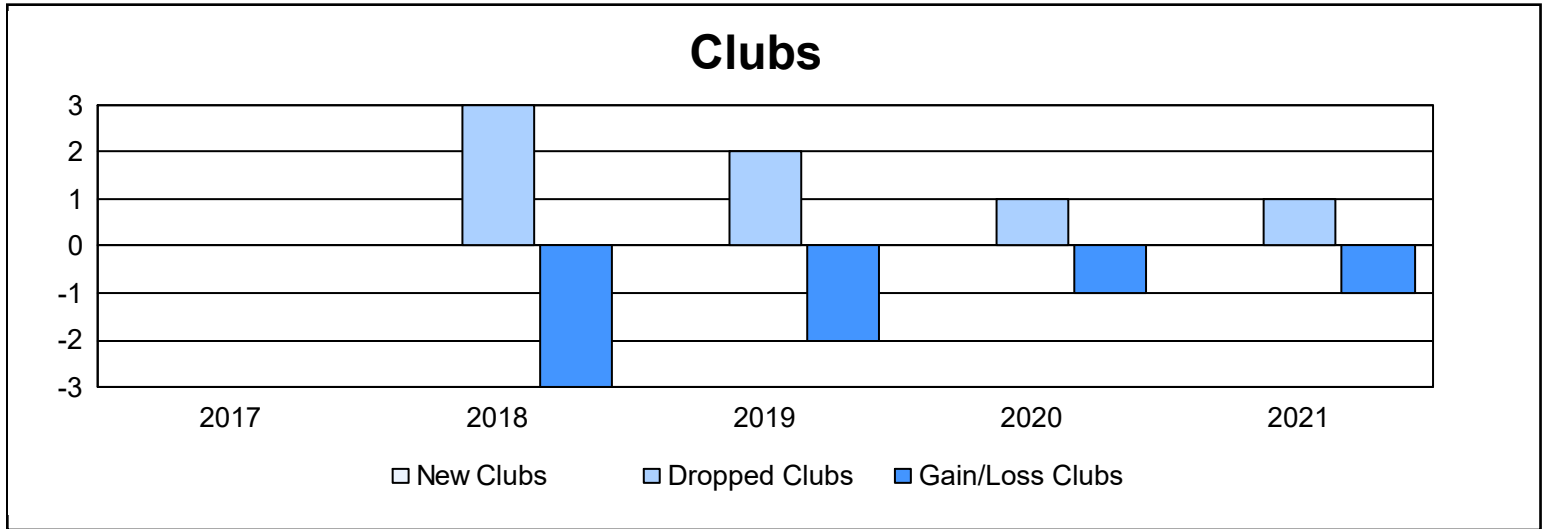

Year	New Clubs	Dropped Clubs	Gain/ Loss Clubs	New Members	Charter Members	Reinstate Members	Transfer Members	Total Member Added	Total Members Dropped	Gain/ Loss Members
2016-2017	0	0	0	112	2	5	11	130	138	-8
2017-2018	0	3	-3	66	6	6	29	107	207	-100
2018-2019	0	2	-2	66	1	5	3	75	170	-95
2019-2020	0	1	-1	63	0	3	12	78	120	-42
2020-2021	0	1	-1	94	0	3	3	100	141	-41
<b>Average</b>	<b>0</b>	<b>1</b>	<b>-1</b>	<b>80</b>	<b>2</b>	<b>4</b>	<b>12</b>	<b>98</b>	<b>155</b>	<b>-57</b>

### Membership Composition June 2021 Cumulative